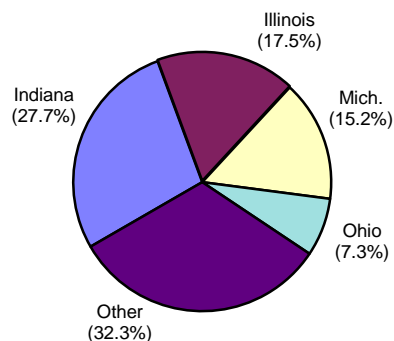

Home State

(N=1510)