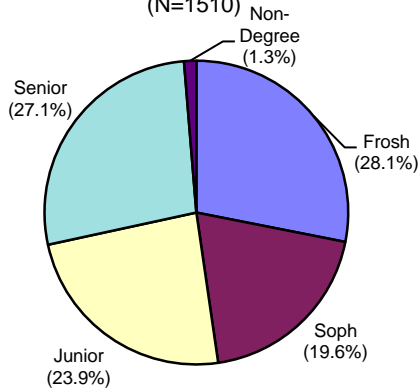

Saint Mary's College

Student Summary

Fall 2011 Enrollment

- 99.3% full-time
- 98.7% degree-seeking
- 93.8% age 21 or younger
- 81.6% reside on-campus
- 4.9% in study abroad
- 15.0% multicultural or international

Student Classification

(N=1510)