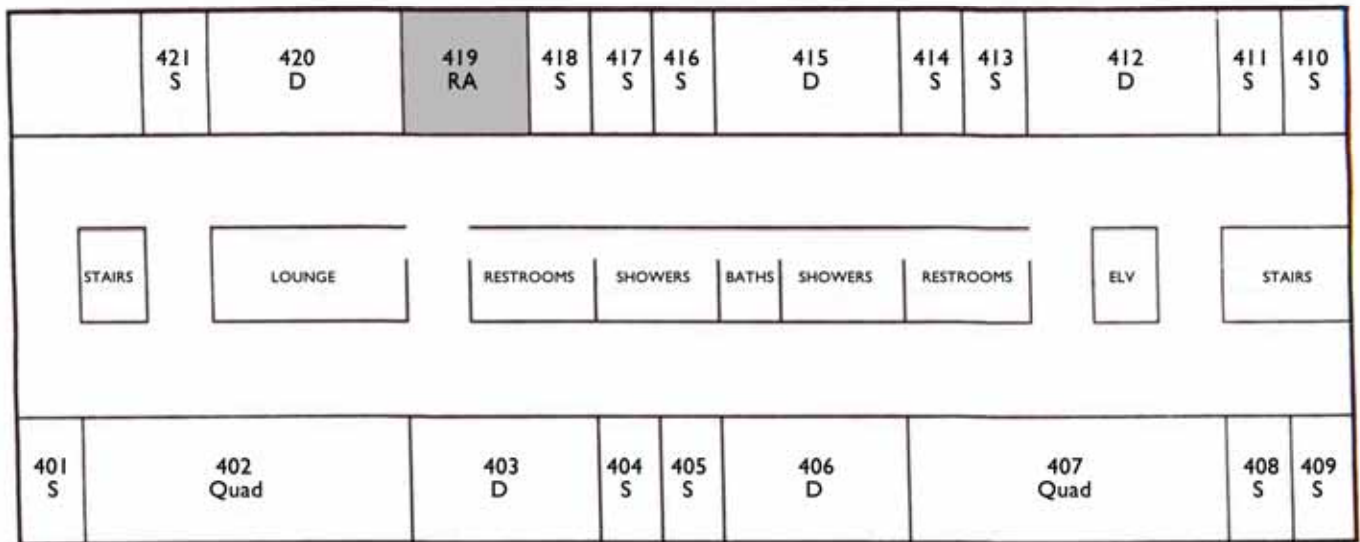

UPDATED FLOOR PLANS

Holy Cross 1st Floor

Basement

Holy Cross 2nd Floor

Holy Cross 3rd Floor

Holy Cross Annunciata

Le Mans Hall 2nd Floor

Le Mans Hall 3rd Floor

4TH FLOOR ANNEX

INFIRMARY WING

LIBRARY WING

CODES

- S Single Room
- D Double Room
- T Triple Room
- Q Quad Room
- FB Full Bath
- HB Half Bath
- SB Shared Bath
- Sk Sink in Room

Le Mans 5th Floor

5TH FLOOR ANNEX

McCandless Hall

5th Floor

Regina Hall North - 1st Floor

Regina Hall North - 2nd Floor

Regina Hall North - 3rd Floor

Regina Hall North - 4th Floor

Regina Hall North - 5th Floor

	521 S	520 D	519 RA	518 S	517 S	516 S	515 D	514 S	513 S	512 D	511 S	510 S
<div style="display: flex; justify-content: space-between; align-items: center;"> <div style="border: 1px solid black; padding: 5px; width: 10%;">STAIRS</div> <div style="border: 1px solid black; padding: 5px; width: 15%;">LOUNGE</div> <div style="border: 1px solid black; padding: 5px; width: 20%;">RESTROOMS</div> <div style="border: 1px solid black; padding: 5px; width: 10%;">SHOWERS</div> <div style="border: 1px solid black; padding: 5px; width: 5%;">BATHS</div> <div style="border: 1px solid black; padding: 5px; width: 10%;">SHOWERS</div> <div style="border: 1px solid black; padding: 5px; width: 15%;">RESTROOMS</div> <div style="border: 1px solid black; padding: 5px; width: 5%;">ELV</div> <div style="border: 1px solid black; padding: 5px; width: 10%;">STAIRS</div> </div>												
501 S	502 Quad		503 D	504 S	505 S	506 D		507 Quad		508 S	509 S	