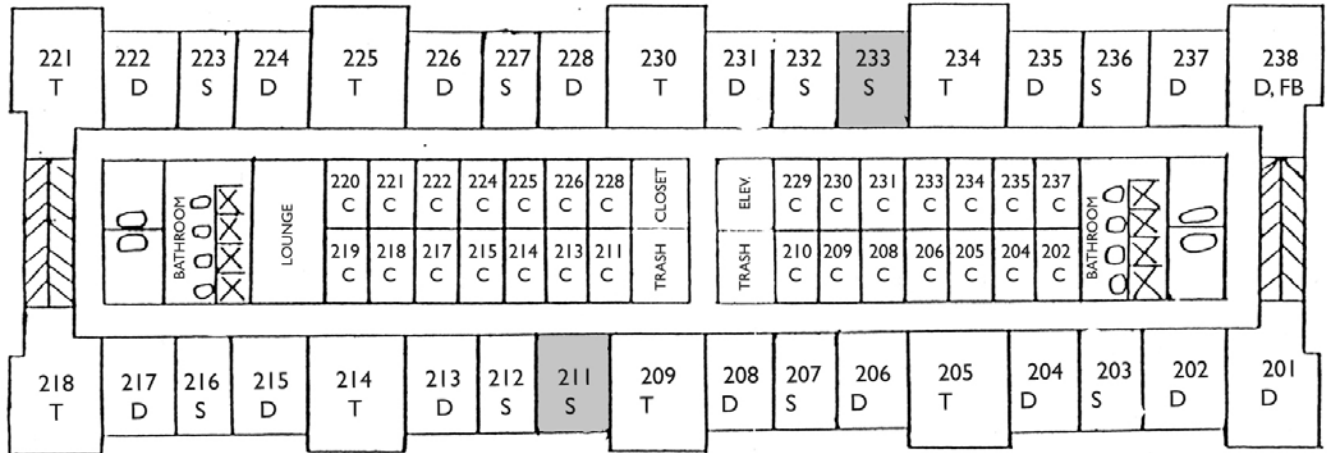

McCandless Hall

2nd Floor