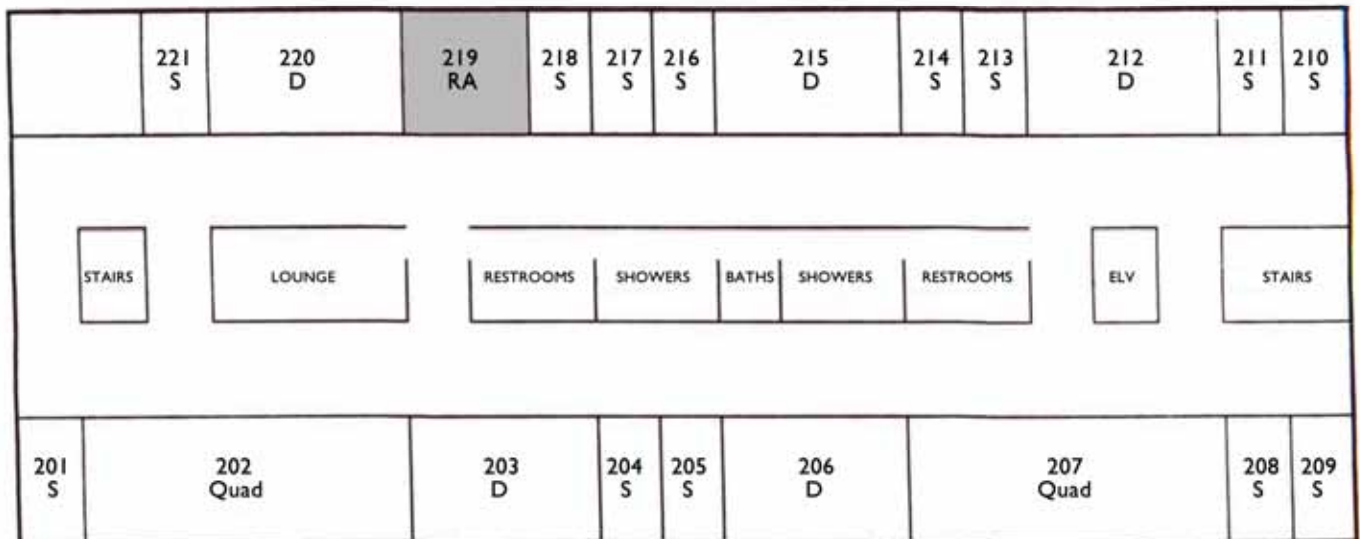

UPDATED FLOOR PLANS

Holy Cross 1st Floor

Basement

Holy Cross 2nd Floor

Holy Cross 3rd Floor

Holy Cross Annunciata

Le Mans Hall 2nd Floor

Le Mans Hall 3rd Floor

4TH FLOOR ANNEX

INFIRMARY WING

LIBRARY WING

CODES

- S Single Room
- D Double Room
- T Triple Room
- Q Quad Room
- FB Full Bath
- HB Half Bath
- SB Shared Bath
- Sk Sink in Room

Le Mans 5th Floor

5TH FLOOR ANNEX

McCandless Hall

5th Floor

Regina Hall North - 1st Floor

Regina Hall North - 2nd Floor

Regina Hall North - 3rd Floor

Regina Hall North - 4th Floor

Regina Hall North - 5th Floor

	521 S	520 D	519 RA	518 S	517 S	516 S	515 D	514 S	513 S	512 D	511 S	510 S
<div style="display: flex; justify-content: space-between; align-items: center;"> <div style="border: 1px solid black; padding: 5px; width: 10%;">STAIRS</div> <div style="border: 1px solid black; padding: 5px; width: 15%;">LOUNGE</div> <div style="border: 1px solid black; padding: 5px; width: 20%;">RESTROOMS</div> <div style="border: 1px solid black; padding: 5px; width: 10%;">SHOWERS</div> <div style="border: 1px solid black; padding: 5px; width: 5%;">BATHS</div> <div style="border: 1px solid black; padding: 5px; width: 10%;">SHOWERS</div> <div style="border: 1px solid black; padding: 5px; width: 15%;">RESTROOMS</div> <div style="border: 1px solid black; padding: 5px; width: 5%;">ELV</div> <div style="border: 1px solid black; padding: 5px; width: 10%;">STAIRS</div> </div>												
501 S	502 Quad		503 D	504 S	505 S	506 D		507 Quad		508 S	509 S	