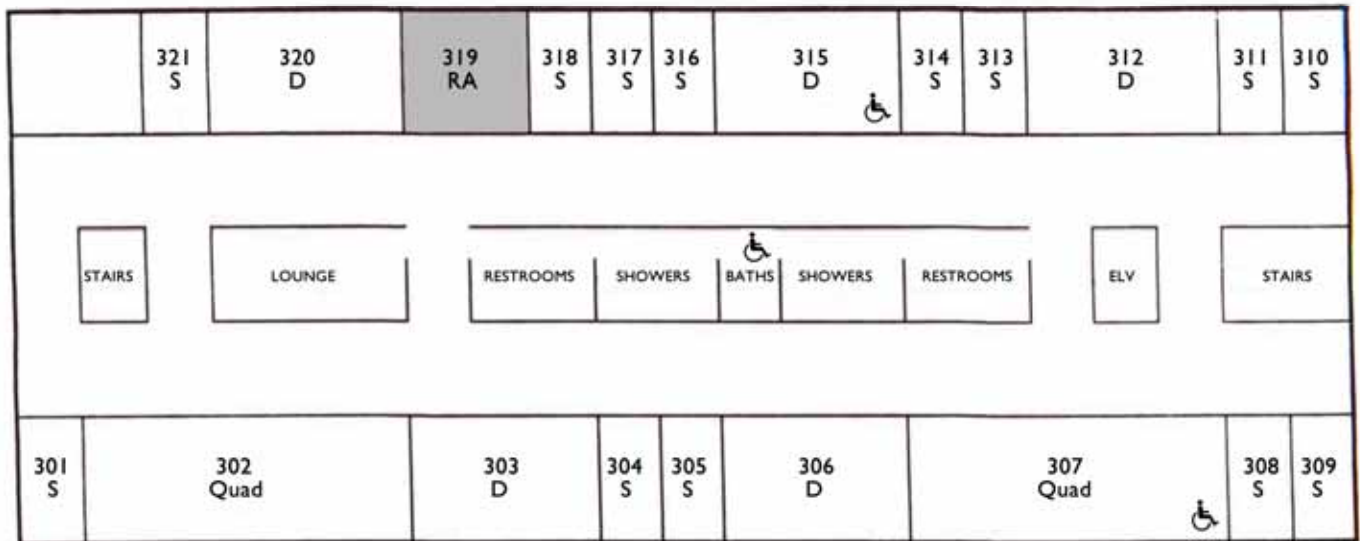

UPDATED FLOOR PLANS

Holy Cross 1st Floor

Basement

Holy Cross 2nd Floor

Holy Cross 3rd Floor

Holy Cross Annunciata

Le Mans Hall 2nd Floor

Le Mans Hall 3rd Floor

4TH FLOOR ANNEX

INFIRMARY WING

LIBRARY WING

CODES

- S Single Room
- D Double Room
- T Triple Room
- Q Quad Room
- FB Full Bath
- HB Half Bath
- SB Shared Bath
- Sk Sink in Room

Le Mans 5th Floor

5TH FLOOR ANNEX

McCandless Hall

5th Floor

Regina Hall North - 1st Floor

Regina Hall North - 2nd Floor

Regina Hall North - 3rd Floor

Regina Hall North - 4th Floor

Regina Hall North - 5th Floor

	521 S	520 D	519 RA	518 S	517 S	516 S	515 D	514 S	513 S	512 D	511 S	510 S
<div style="display: flex; justify-content: space-between; align-items: center;"> <div style="border: 1px solid black; padding: 5px; width: 10%;">STAIRS</div> <div style="border: 1px solid black; padding: 5px; width: 15%;">LOUNGE</div> <div style="border: 1px solid black; padding: 5px; width: 20%;">RESTROOMS</div> <div style="border: 1px solid black; padding: 5px; width: 10%;">SHOWERS</div> <div style="border: 1px solid black; padding: 5px; width: 5%;">BATHS</div> <div style="border: 1px solid black; padding: 5px; width: 10%;">SHOWERS</div> <div style="border: 1px solid black; padding: 5px; width: 15%;">RESTROOMS</div> <div style="border: 1px solid black; padding: 5px; width: 5%;">ELV</div> <div style="border: 1px solid black; padding: 5px; width: 10%;">STAIRS</div> </div>												
501 S	502 Quad		503 D	504 S	505 S	506 D		507 Quad		508 S	509 S	